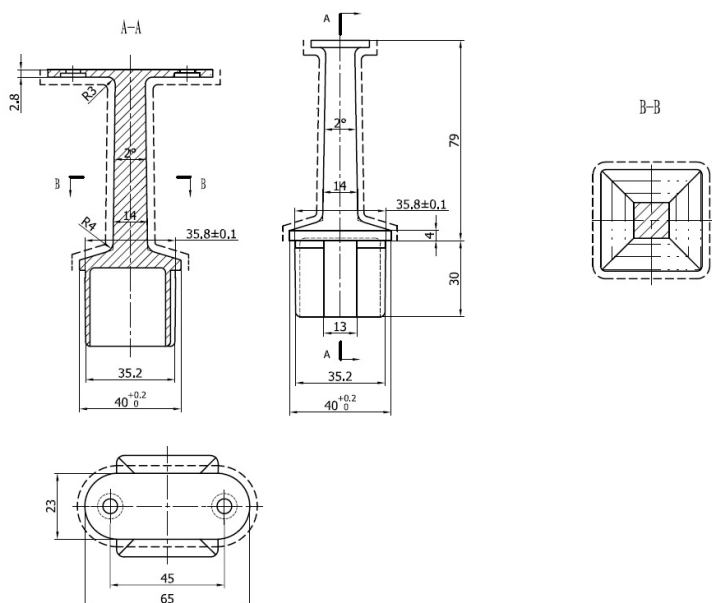

PRODUCT SHEET

Description:

Square Fixed Flat Rail Support SS316-Brushed, 40x40x2x79mm

Item number:

22.10.431-0

Units	Box	Carton	HS Code	Barcode
Pcs.	20	80	8302419000	
				5704866108768

SISO A/S

Mileparken 11
DK-2740 Skovlunde
Denmark
VAT: DK 24786013